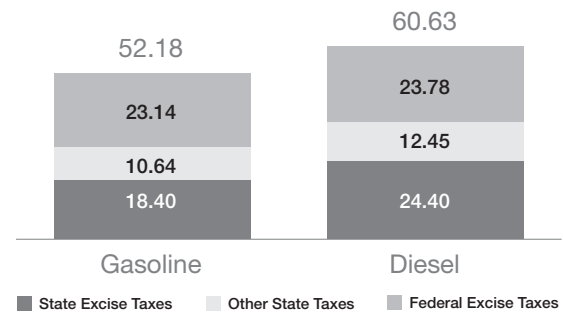

Notes

-- Click here for [Colorado Fuel Tax Information](#)

To find out more,
visit www.api.org/tax