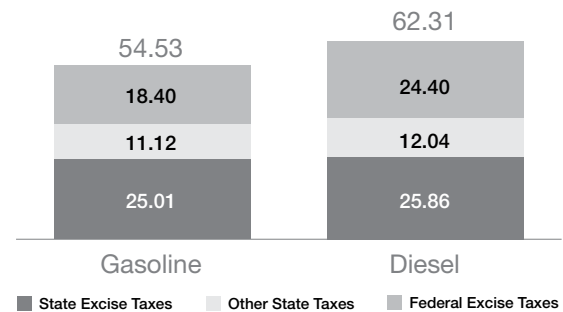

MASSACHUSETTS

Massachusetts Gasoline

24.00	State Excise Tax
2.54	Other State Taxes/Fees
26.54	Total State Taxes/Fees
44.94	Total State plus Federal Excise Taxes (@ 18.4 cpg)

Massachusetts Diesel

24.00	State Excise Tax
2.54	Other State Taxes/Fees
26.54	Total State Taxes/Fees
50.94	Total State plus Federal Excise Taxes (@ 24.4 cpg)

National Average

(cents per gallon)

Notes

The UST Delivery Fee is 2.5395 cpg.

-- Click here for [Massachusetts Fuel Tax Information](#)

To find out more,
visit www.api.org/tax